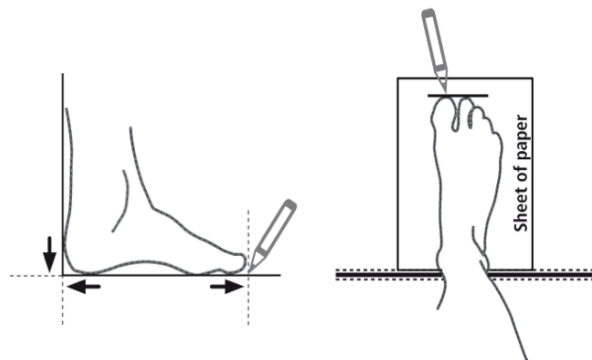

MEN SHOE CONVERSION TABLE

S
T
Y
L
E
S

Slides	Foot length in mm	269	276	283	290	296	302	309	315
	UK shoe size	6	7	8	9	10	11	12	13
	EU shoe size	40	41	42	43	44	45	46	47
Rafael / California	Foot length in mm	265.66	272.33	279	285.67	292.34	299.01	305.68	
	UK shoe size	6	7	8	9	10	11	12	
	EU shoe size	40	41	42	43	44	45	46	
Pursuit	Foot length in mm	256.66	263.33	270	276.67	283.34	290.01	296.68	
	UK shoe size	6	7	8	9	10	11	12	
	EU shoe size	40	41	42	43	44	45	46	
Phantom	Foot length in mm	265.66	272.33	279	285.67	292.34	299.01	305.68	
	UK shoe size	6	7	8	9	10	11	12	
	EU shoe size	40	41	42	43	44	45	46	
Blaze	Foot length in mm	263.66	270.33	277	283.67	290.34	297.01	303.68	
	UK shoe size	6	7	8	9	10	11	12	
	EU shoe size	40	41	42	43	44	45	46	
Evolution	Foot length in mm	263.99	270.66	277.33	284	290.67	297.34	304.01	
	UK shoe size	6	7	8	9	10	11	12	
	EU shoe size	40	41	42	43	44	45	46	
Storm/Element	Foot length in mm	258.66	265.33	272	278.67	285.34	292.01	298.68	
	UK shoe size	6	7	8	9	10	11	12	
	EU shoe size	40	41	42	43	44	45	46	
Zonal / Apex / Fusion / Vitor	Foot length in mm	254	260	267	273	280	287	293	
	UK shoe size	6	7	8	9	10	11	12	
	EU shoe size	40	41	42	43	44	45	46	
Kyoto	Foot length in mm	260	267	273	280	287	293	300	
	UK shoe size	6	7	8	9	10	11	12	
	EU shoe size	40	41	42	43	44	45	46	

BEFORE BUYING WE RECOMMEND YOU MEASURE YOUR SHOE SIZE RIGHT

Not sure what is the right SikSilk size for you?

The following instructions will help you choose:

1. Take a piece of paper and a pen or pencil
2. Stand with your heels against the wall
3. Stand upright, placing your weight on both feet
4. Get someone else to draw a line by the tip of your toe
5. Measure the length from the wall to the line
6. Add 3-5mm to the measured length (important for toe space)
7. Compare the foot length with the conversion table above

For the best fit, measure your feet at the end of the day.